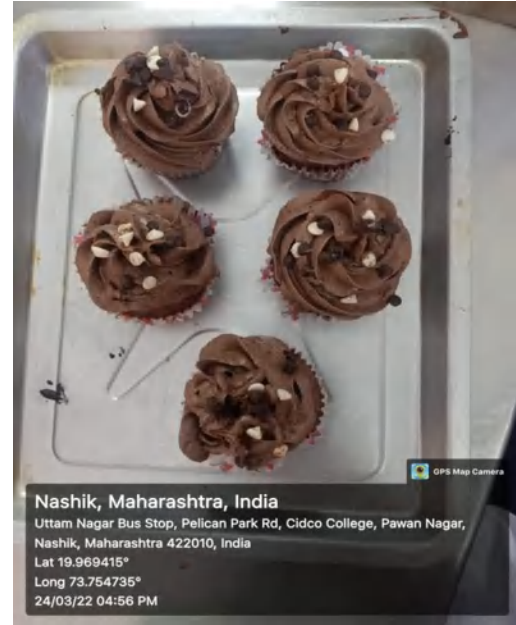

Maratha Vidya Prasarak Samaj's
Karmaveer Shantarambapu Kondaji Wavare
Arts, Science & Commerce College, Uttamnagar, CIDCO,
Nashik-422008.

Phone No.:(0253)2391110 Fax:(0253)2372210 Email: cidcocollegenashik@rediffmail.com
Website:www.cidcocollegenashik.ac.in NAAC Reaccredited 'A' grade
Affiliated to Savitribai Phule Pune University, Pune Id.No.PU/NS/ASC/047/1993

Confectionery prepared by students in the workshop

T. S. Muthal

Mrs. T. S. Muthal
Coordinator

D. N. Pawar

Dr. D. N. Pawar
IQAC, Coordinator

J. D. Sonkhaskar

Dr. J. D. Sonkhaskar,
Principal