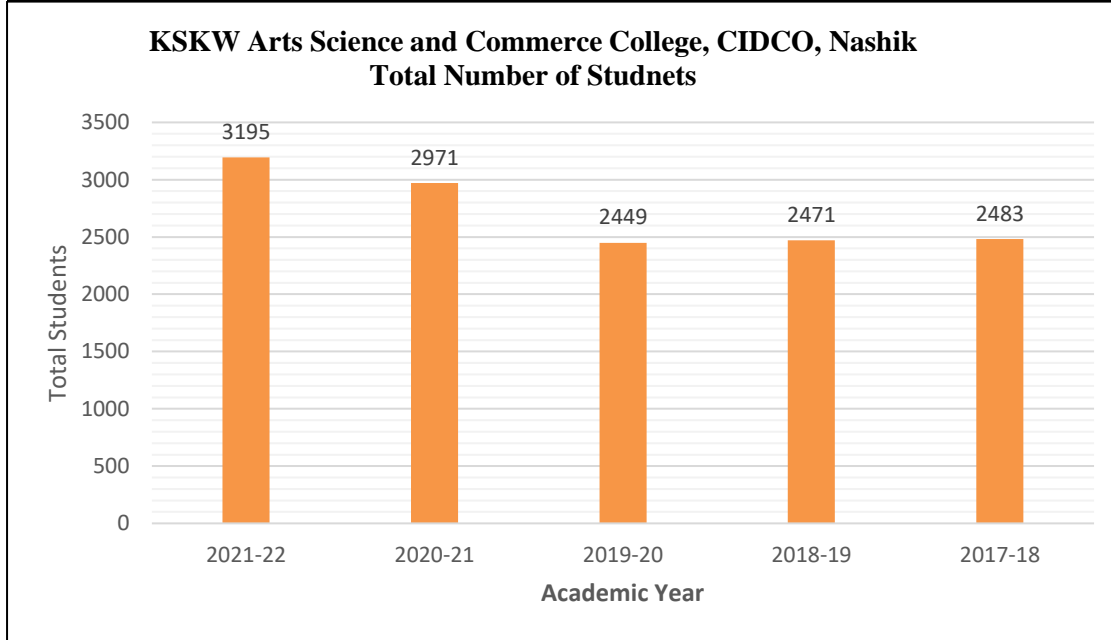

Maratha Vidya Prasarak Samaj's
KARMAVEER SHANTARAMBAPU KONDAJI WAVARE
ARTS, SCIENCE AND COMMERCE COLLEGE, CIDCO

Uttamnagar, Nashik- 422 008 (Maharashtra)

Affiliated to Savitribai Phule Pune University Id. No. PU/NS/ASC/047/1993
AISHE C-42086 NAAC Re-accredited 'A' Grade (III Cycle 2017-22, CGPA 3.20)
Best College Award of Savitribai Phule Pune University Pune in 2009-10 and 2021-22

Principal

Prof. (Dr) S. K. Kushare
M.Sc., Ph. D.

Internal Quality Assurance Cells (IQAC)

1.1 Number of Students year wise during the last five years

Sr. No.	Academic Year	Total Students	List of Students
1	2021-22	3195	View Document
2	2020-21	2971	View Document
3	2019-20	2449	View Document
4	2018-19	2471	View Document
5	2017-18	2483	View Document