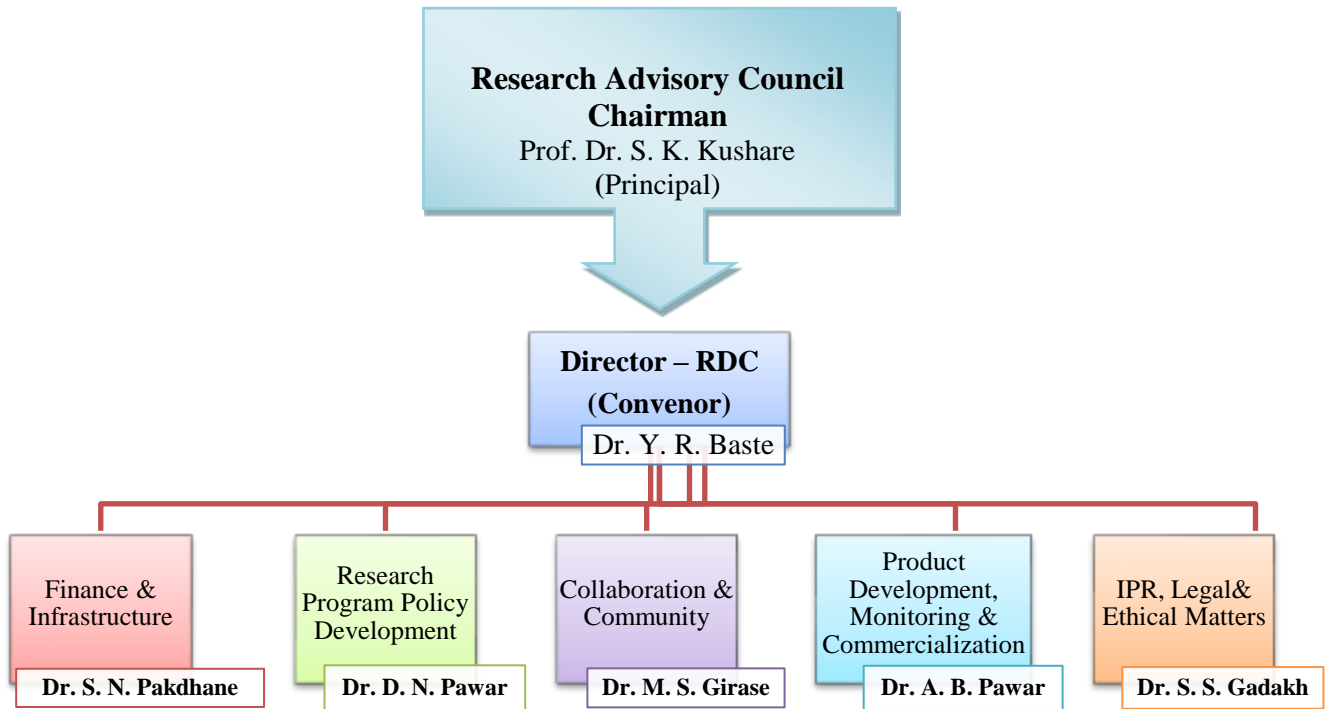

**Internal Quality Assurance Cell**

**Criterion III: Research and Development cell**

3.2 Innovation Ecosystem

**Research Advisory Cell of the Institute (WEF March 2022)**

*Kshud*  
Principal

Maratha Vidya Prasarak Samaj's  
Karmaveer Shantarambapu Kondaji Wavare  
Arts science and Commerce College  
Uttamnagar, CIDCO, Nashik-422008